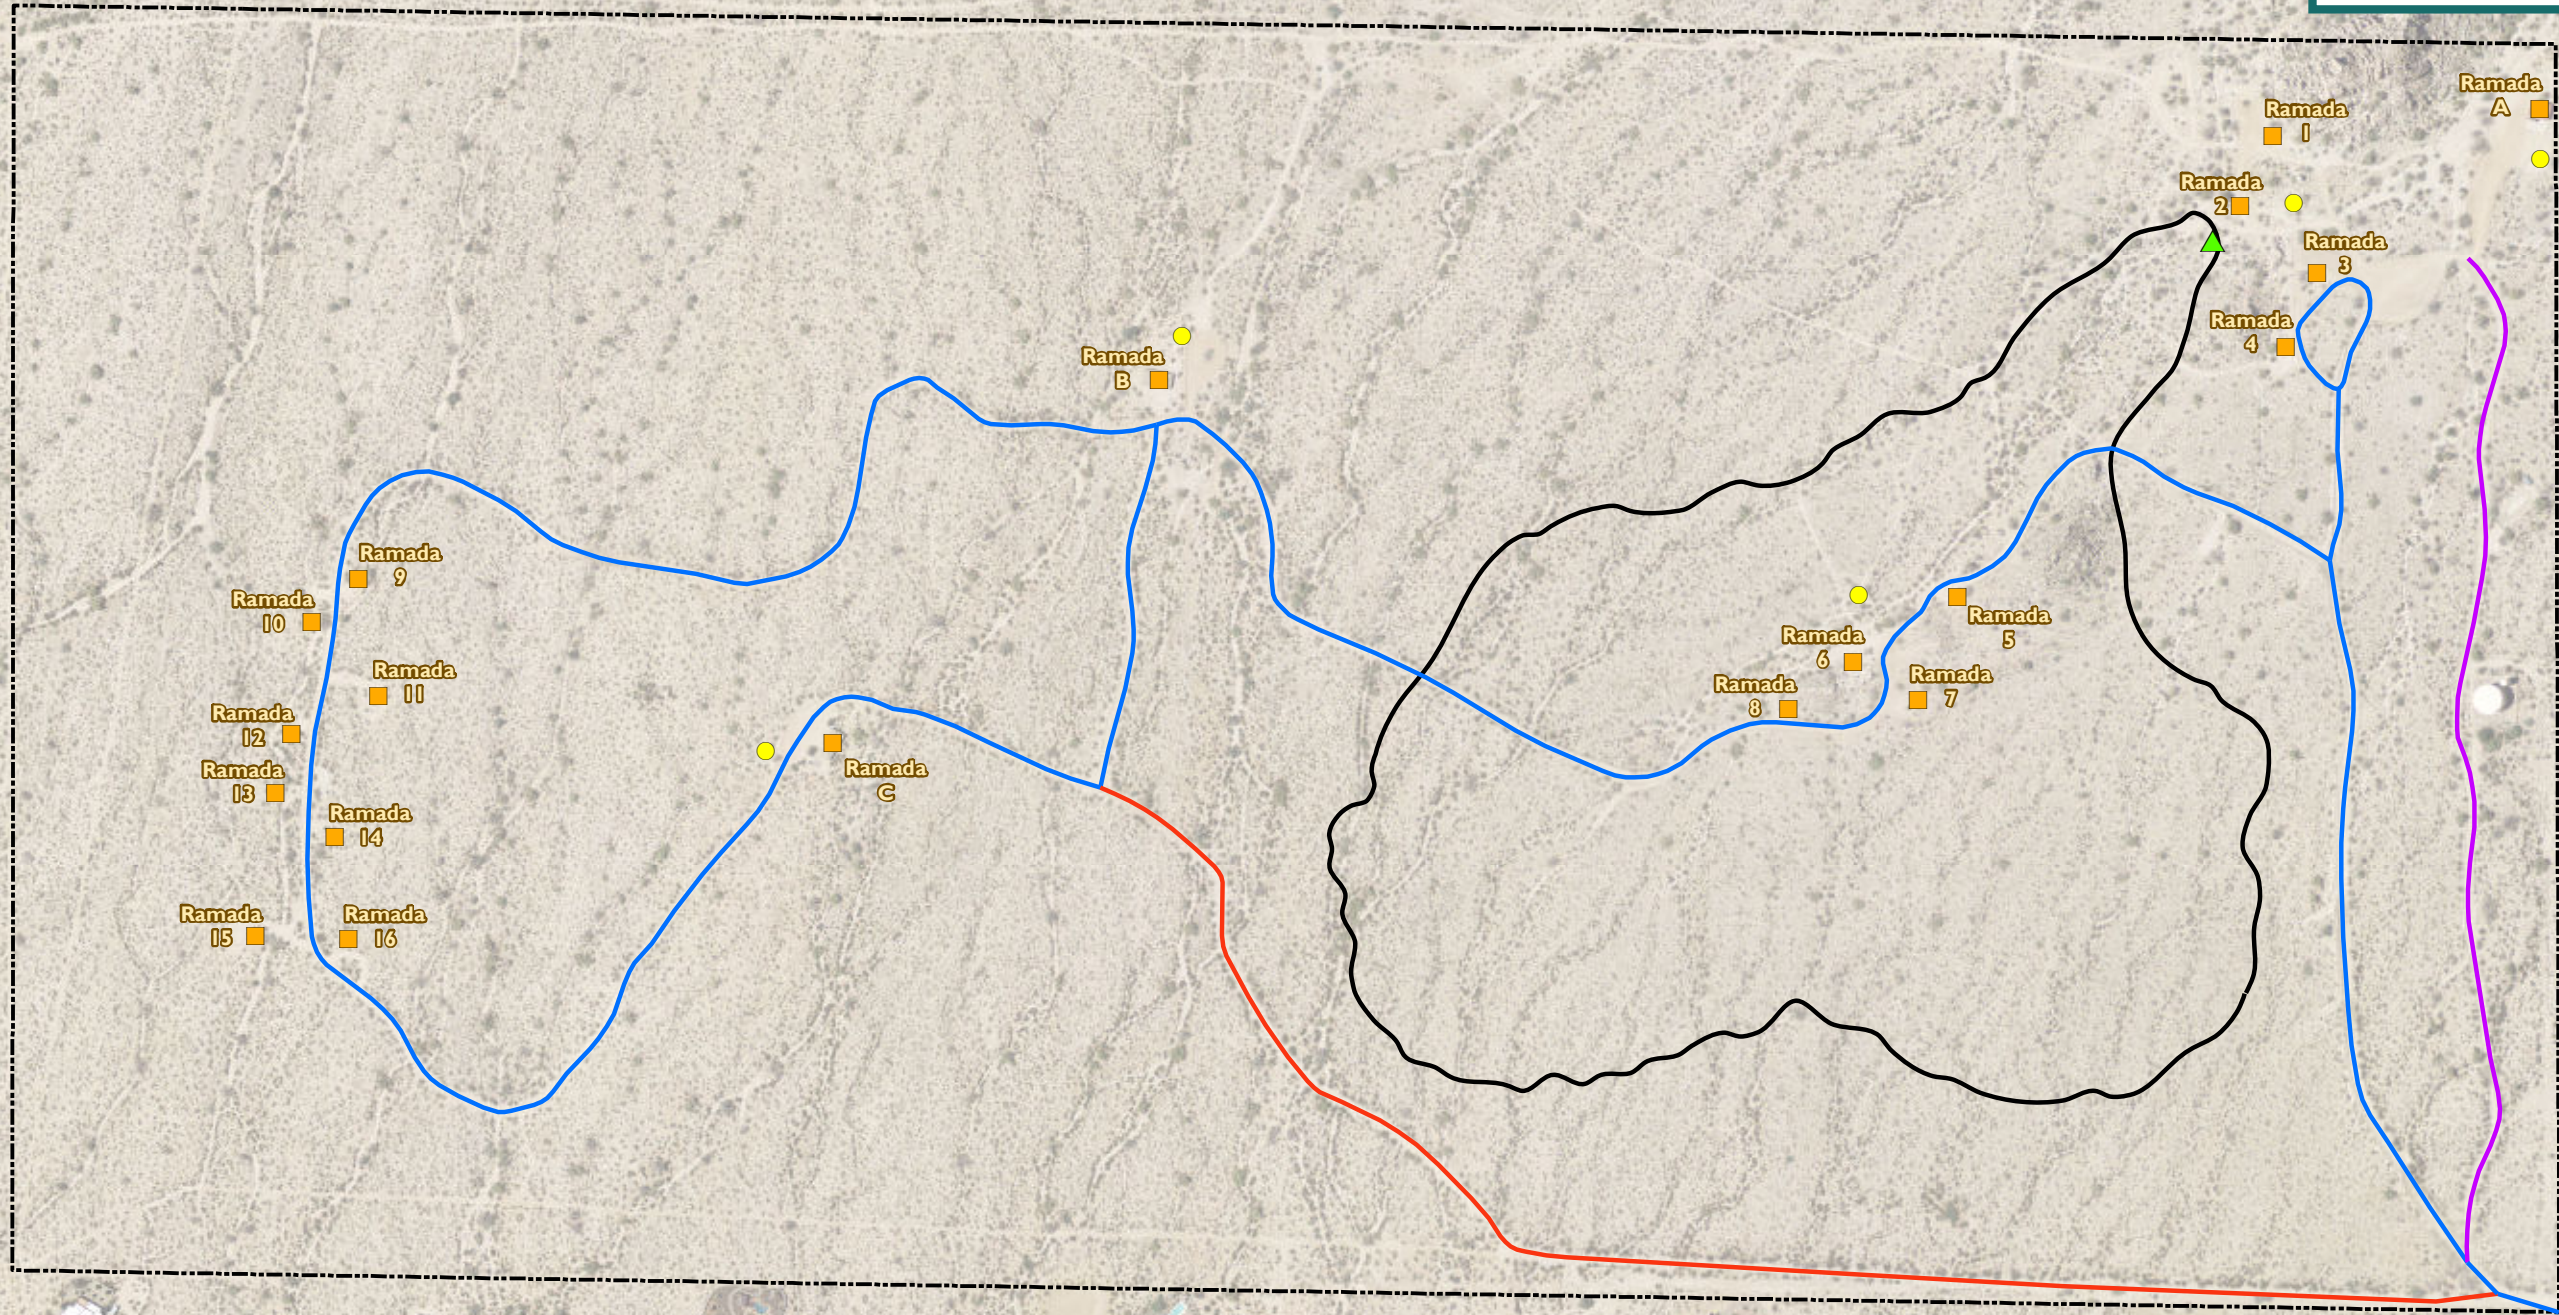

North Mountain Park

- Trail
- Park Boundary
- Trail Features**
- Access Roads**
- Bathroom
- Map Sign
- Ramada
- Closed Access Road
- Open Access Road
- Open Ranger Road

Q:\GIS\Projects\Community Services\2013\North Mountain Park\North Mountain_Park.mxd

Disclaimer: Information shown is derived from public records that are constantly changing and do not replace a site survey. This map is not guaranteed for content accuracy. The City of Casa Grande does not guarantee the positional or thematic accuracy of this map.

4/9/2013

North Mountain Park